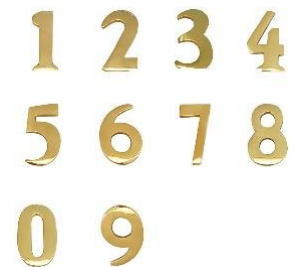

VERY IMPORTANT NOTES FOR ALL RESIDENTS

As distributed VIA EMAIL & On Nextdoor Network in July & Aug 2020

1. Mailboxes MUST have a NP-1 Number Holder Plate on top to hold address numbers
2. Existing Mailboxes with Plastic Oval Number Plates do NOT currently need to replace the number holder plate, but the background MUST BE BLACK. Future replacement of the Number Holder Plate MUST be with NP-1 below.
3. Only 2" Brass Numbers may be used and MUST be placed in the Number Holder Plate.
4. Existing mailboxes with sticker numbers of any type placed on the Number Plate, Mailbox or Pole MUST have all numbers removed and replaced with proper Brass style numbers below.
5. Plastic mailboxes of any type are NOT acceptable.
6. Parts may be ordered directly from Mr. Mailbox 850 544-9207 (call for pricing) or from sources noted below. Parts from any other sources MUST have ACC approval before installation.

Mr. MAILBOX REPLACEMENT PARTS

Number Holder Plate

NUMBER PLATE HOLDER NP-1 is REQUIRED

Imperial Number plate **NP 1**

Brass Numbers

2" BRASS NUMBERS ARE REQUIRED AND MUST BE PLACED ON THE NUMBER PLATE HOLDER NP-1

Self-Adhesive 2" Inch Imperial Brass Mailbox Number

(These numbers may also be purchased on Amazon)

https://www.amazon.com/Self-Adhesive-Imperial-Brass-Mailbox-Number/dp/B07G65CHNK/ref=sr_1_16?crd=3136DU44MUKX4&dchild=1&keywords=2+inch+brass+numbers+for+mailbox&qid=1595452446&srefix=2+inch+brass+numbers%2Caps%2C193&sr=8-16